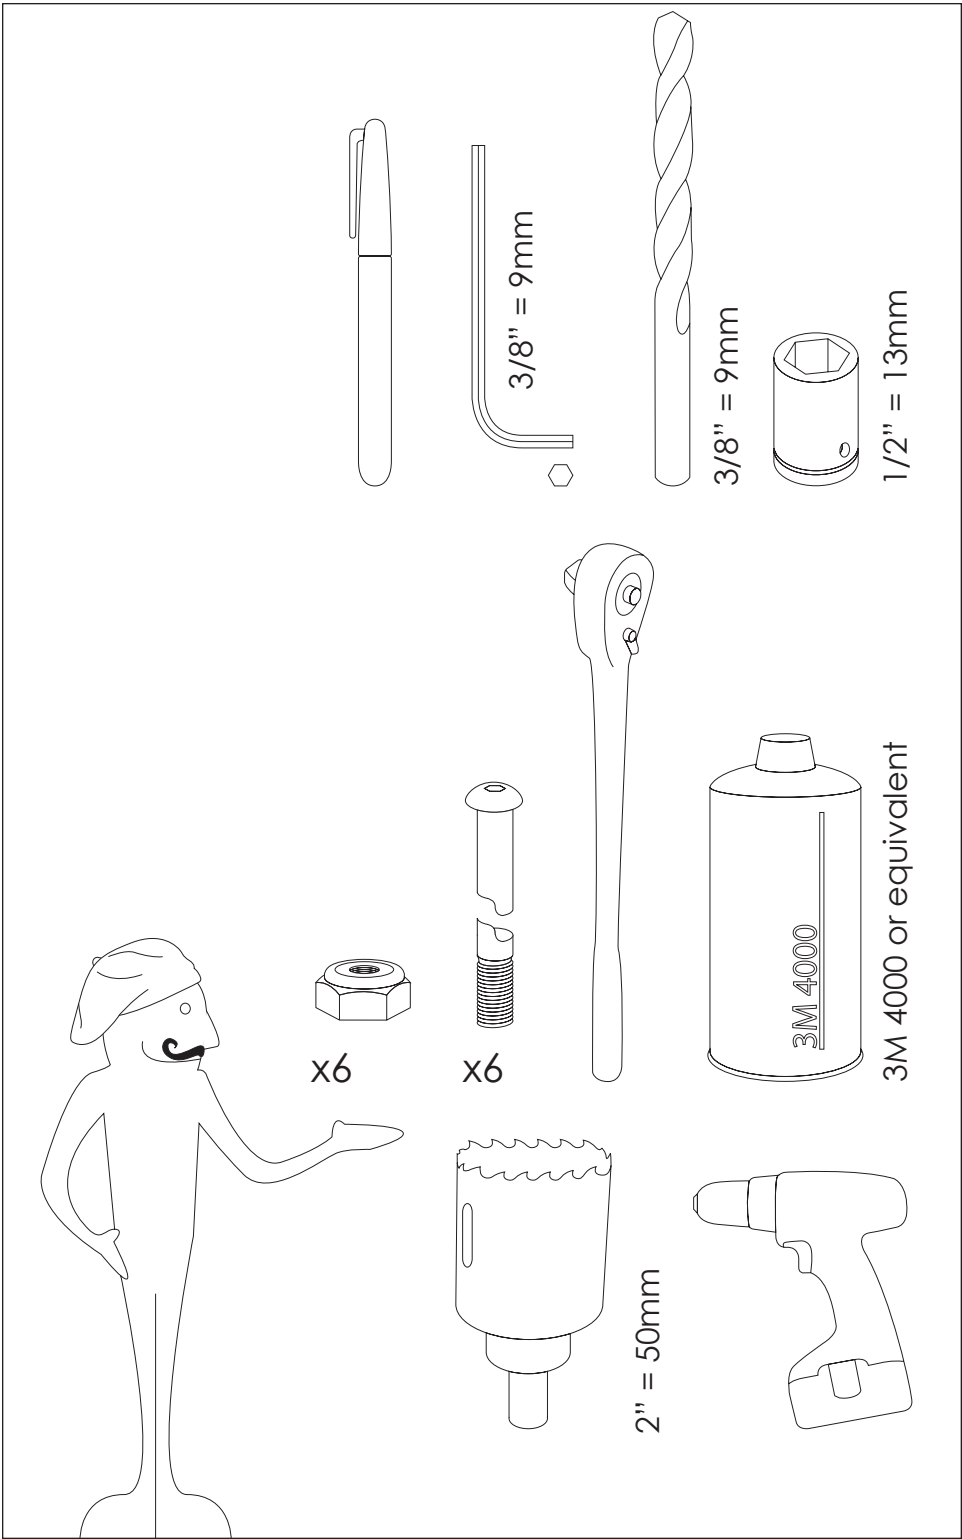

x1

3/8" = 9mm

3/8" = 9mm

1/2" = 13mm

x6

x6

3M 4000 or equivalent

2" = 50mm

1

2

3

4

5

6

7

8